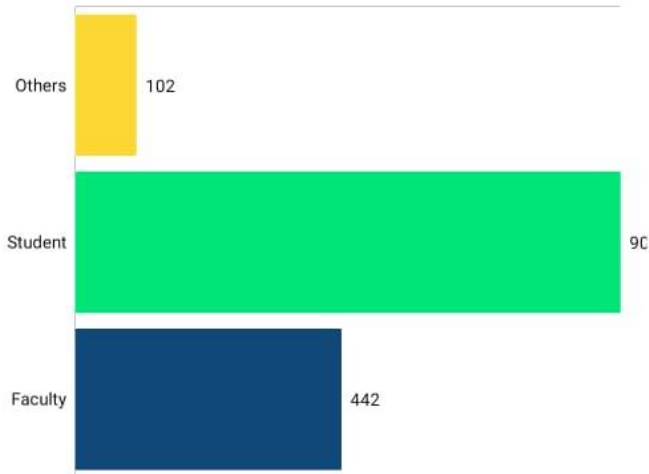

RESULTS

Choices	%	Count
Faculty	30.50	442
Student	62.46	905
Others	7.04	102

BAR CHART

Summary

Individual

Export

12:03

Vol LTE
LTE1 45%