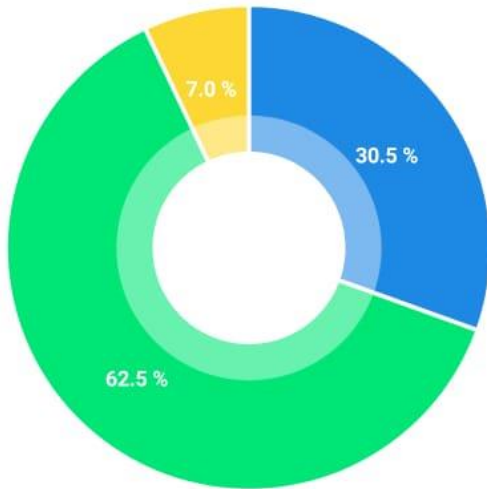

 Duplicate Form

 Delete Form

PIE CHART

- Faculty - 442
- Student - 905
- Others - 102

Summary

Individual

Export